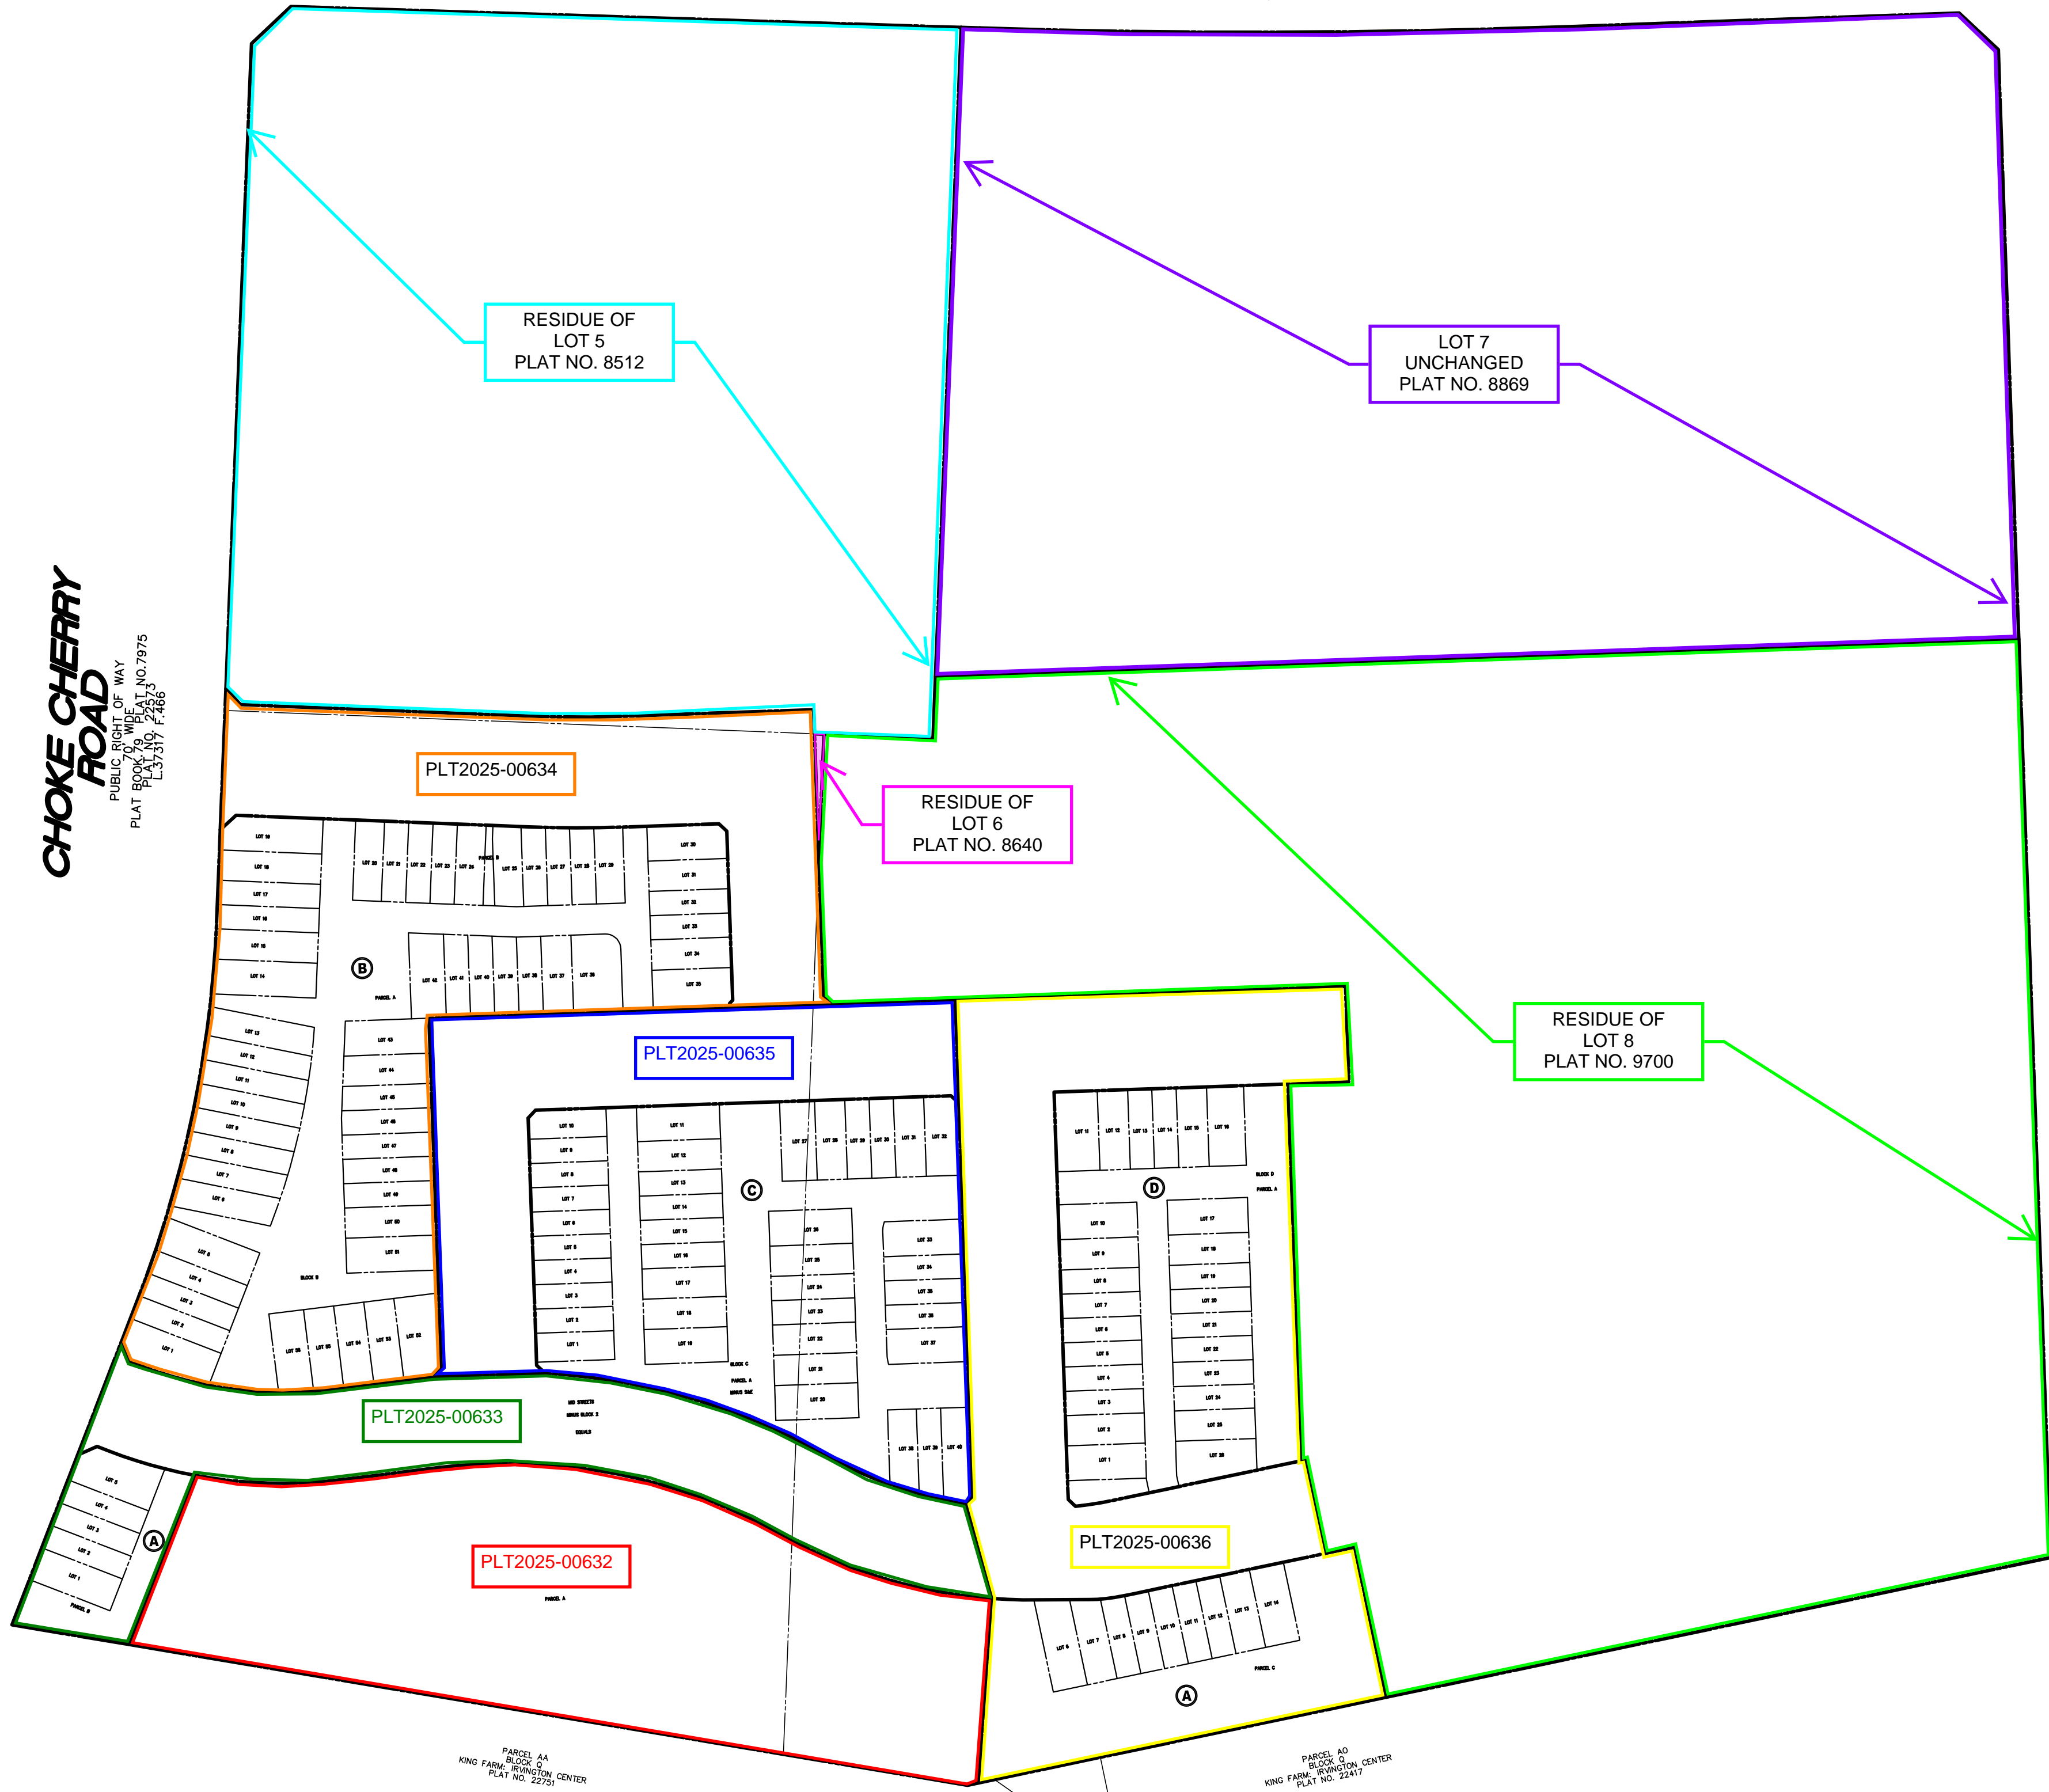

SHADY GROVE ROAD

PLAT BOOK 82 PLAT 8512 (WIDTH VARIES)

RESIDUE OF
LOT 5
PLAT NO. 8512

LOT 7
UNCHANGED
PLAT NO. 8869

PLT2025-00634

RESIDUE OF
LOT 6
PLAT NO. 8640

PLT2025-00635

RESIDUE OF
LOT 8
PLAT NO. 9700

PLT2025-00633

PLT2025-00632

PLT2025-00636

PARCEL AA
BLOCK G
KING FARM - IRVINGTON CENTER
PLAT NO. 22751

PARCEL BB
BLOCK G
KING FARM - IRVINGTON CENTER
PLAT NO. 22896

PARCEL AD
BLOCK G
KING FARM - IRVINGTON CENTER
PLAT NO. 22417